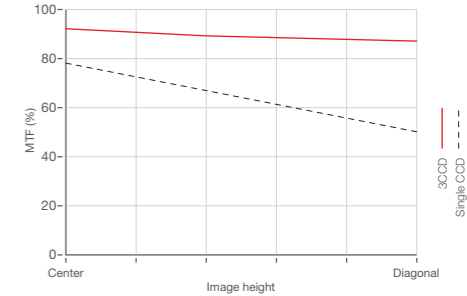

	TF2.8DA-8	TF4DA-8	TF8DA-8B	TF15DA-8	TF25DA-8B
Focal Length (mm)	2.8	4	8	15	25
Iris Range	F2.2~F16-Close	F2.2~F16-Close	F2.2~F16-Close	F2.2~F16-Close	F2.2~F16-Close
Operation	Focus	Manual	Manual	Manual	Manual
	Iris	Manual	Manual	Manual	Manual
Angle Of View (HxV)	1/3" 89°08' x 69°20'	61°56' x 48°27'	33°24' x 25°22'	18°11' x 13°41'	10°58' x 8°14'
Focusing Range (From Front Of The Lens) (m)	∞ ~ 0.1	∞ ~ 0.1	∞ ~ 0.1	∞ ~ 0.1	∞ ~ 0.2
Object Dimensions at M.O.D. (HxV) (mm)	1/3" 218 x 153	131 x 98	66 x 50	36 x 27	42 x 32
Back Focal Distance (in air) (mm)	14.49	14.61	14.83	16.32	15.12
Exit Pupil Position (From Image Plane) (mm)	98	88	-176	-89	-120
Filter Thread (mm)	-	M27 x 0.5	M25.5 x 0.5	M25.5 x 0.5	M25.5 x 0.5
Mount	C	C	C	C	C
Mass (g)	75	70	60	60	60
Remarks	With Metal Mount	With Metal Mount	With Metal Mount	With Metal Mount	With Metal Mount