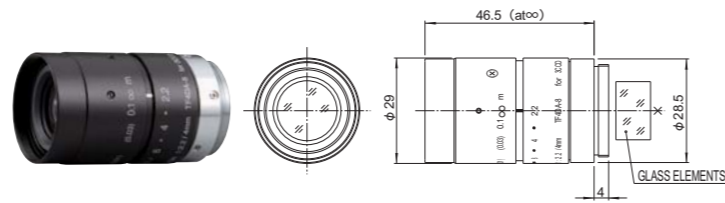

For FA/Machine Vision 3CCD Camera

TF2.8DA-8

FIXED WIDE 3CCD MANUAL C-mt METAL

Unit : mm

TF4DA-8

FIXED 3CCD MANUAL C-mt METAL

Unit : mm

TF8DA-8B

FIXED 3CCD MANUAL C-mt METAL

Unit : mm

TF15DA-8

FIXED 3CCD MANUAL C-mt METAL

Unit : mm

TF25DA-8B

FIXED 3CCD MANUAL C-mt METAL

Unit : mm

For 3CCD Camera
Lens exclusively for 3CCD cameras for the optimum color reproduction and high resolution of 3CCD cameras

C Mount
Screw-in mounting commonly used in FA lenses

Metal Mount
Metal mounting with high accuracy and durability