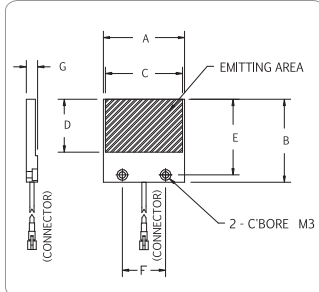

## BHDS & BHD SERIES- Side Illumination Back Light

BHDS & BHD series LED are illumination four corners into a diffuser block light shines from the flat surface of the block.

Application: inspection of making transparent object.

BHDS

BHD

**Technical Specification:**

- Color Red, Green, Blue and White
- 24V DC Input Power
- Continuous and Strobe Applications
- Compact Size
- Lighting Cable 500mm

**Customize Lighting:**

- Customize Sizes, Mounting requirements
- Color and Voltage Available
- Consult Technical Sales for More Information

Model	Dimensions (MM)					Color	Voltage / Watt	Current
	A	B	C	D	E			
BHD-00-070-1-X	98,5	91,5	68,5	70	5,3	● ● ● ●	24V / 2,88W	120mA
BHD-00-100-1-X	128,5	121,5	100	100	5,3	● ● ● ●	24V / 2,88W	120mA
						● ● ● ●	24V / 4,32W	180mA
						● ● ● ●	24V / 3,84W	160mA

- Technical Specification:**
- Color Red, Green, Blue and White
  - 24V DC Input Power
  - Continuous and Strobe Applications
  - Compact Size
  - Lighting Cable 500mm

- Customize Lighting:**
- Customize Sizes, Mounting requirements
  - Color and Voltage Available
  - Consult Technical Sales for More Information