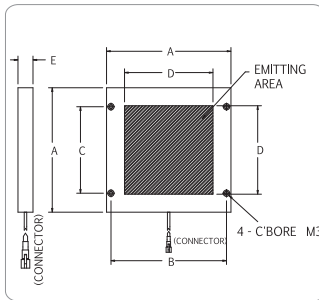

## BHDS & BHD SERIES- Side Illumination Back Light

BHDS & BHD series LED are illumination four corners into a diffuser block light shines from the flat surface of the block.

Application: inspection of making transparent object.

BHDS

BHD

**Technical Specification:**

- Color Red, Green, Blue and White
- 24V DC Input Power
- Continuous and Strobe Applications
- Compact Size
- Lighting Cable 500mm

**Customize Lighting:**

- Customize Sizes, Mounting requirements
- Color and Voltage Available
- Consult Technical Sales for More Information

- Technical Specification:**
- Color Red, Green, Blue and White
  - 24V DC Input Power
  - Continuous and Strobe Applications
  - Compact Size
  - Lighting Cable 500mm

- Customize Lighting:**
- Customize Sizes, Mounting requirements
  - Color and Voltage Available
  - Consult Technical Sales for More Information