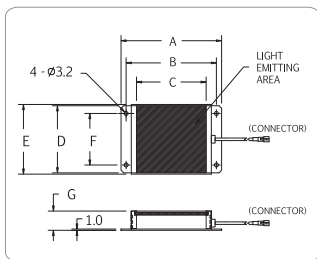

- Technical Specification:**
- Color Red, Green, Blue and White
  - 24V DC Input Power
  - Continuous and Strobe Applications
  - Compact Size
  - Lighting Cable 500mm

- Customize Lighting:**
- Customize Sizes, Mounting requirements
  - Color and Voltage Available
  - Consult Technical Sales for More Information