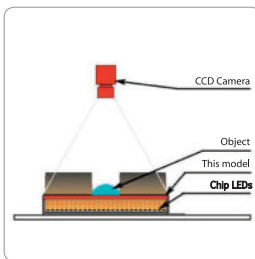

Backlight Illumination

BHS3 SERIES - High Intensity Back Light

BHS3 series LED are arranged in a dense array and shine into a diffuser. The even light shines from the diffuser provides area illumination.

Application: lead frame inspection, shape recognition, size measurement.

BHL3 SERIES - High Intensity Back Light

BHL3 series LED are arranged in a dense array and shine into a diffuser. The even light shines from the diffuser provided area illumination.

Application: lead frame inspection, shape recognition, size measurement.

1. **Technical Specification:**
2. Color Red, Green, Blue and White
   - 24V DC Input Power
   - Continuous and Strobe Applications
   - Compact Size
   - Lighting Cable 500mm

1. **Customize Lighting:**
2. Customize Sizes, Mounting requirements
   - Color and Voltage Available
   - Consult Technical Sales for More Information

Model	Dimensions (MM)							Color	Voltage / Watt	Current
	A	B	C	D	E	F	G			
BHS3-00-020-X-X	52	44	28	22	24	10	15	●○	24V / 0,72W	30mA
BHS3-00-050-X-X	78	70	54	52	54	40	15	●○	24V / 1,20W	50mA
BHS3-00-080-X-X	108	100	84	82	84	70	15	●○	24V / 2,40W	100mA
BHS3-00-100-X-X	128	120	104	102	104	90	15	●○	24V / 3,60W	150mA
								●○	24V / 6,00W	250mA
								●○	24V / 4,80W	200mA
								●○	24V / 9,12W	380mA
								●○	24V / 6,84W	285mA

Model	Dimensions (MM)							Color	Voltage / Watt	Current
	A	B	C	D	E	F	G			
BHL3-00-050-X-X	78	70	54	52	54	40	23	●○	24V / 2,40W	100mA
BHL3-00-080-X-X	108	100	84	82	84	70	23	●○	24V / 3,60W	150mA
BHL3-00-100-X-X	128	120	104	102	104	90	23	●○	24V / 6,00W	250mA
								●○	24V / 4,80W	200mA
								●○	24V / 9,12W	380mA
								●○	24V / 6,84W	285mA

Remarks : The current of BHS3-00-020 is changed.