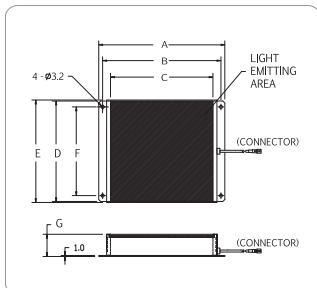

- Technical Specification:**
- Color Red, Green, Blue and White
  - 24V DC Input Power
  - Continuous and Strobe Applications
  - Compact Size
  - Lighting Cable 500mm

- Customize Lighting:**
- Customize Sizes, Mounting requirements
  - Color and Voltage Available
  - Consult Technical Sales for More Information