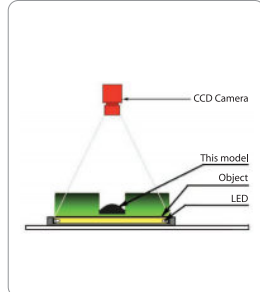

## BHDS & BHD SERIES- Side Illumination Back Light

BHDS & BHD series LED are illumination four corners into a diffuser block light shines from the flat surface of the block.

Application: inspection of making transparent object.

BHDS

BHD

**Technical Specification:**

- Color Red, Green, Blue and White
- 24V DC Input Power
- Continuous and Strobe Applications
- Compact Size
- Lighting Cable 500mm

**Customize Lighting:**

- Customize Sizes, Mounting requirements
- Color and Voltage Available
- Consult Technical Sales for More Information

- Technical Specification:**
- Color Red, Green, Blue and White
  - 24V DC Input Power
  - Continuous and Strobe Applications
  - Compact Size
  - Lighting Cable 500mm

- Customize Lighting:**
- Customize Sizes, Mounting requirements
  - Color and Voltage Available
  - Consult Technical Sales for More Information