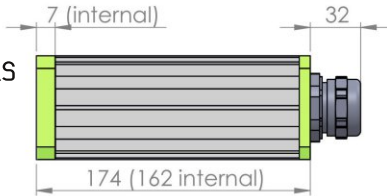

Technical Details:

Max. Camera Size (w x h)	39 x 53mm	Weight (without camera mount)	Approx. 660g (new Ax5) Approx. 660g (Size XS) Approx. 850g (Size S) Approx. 1070g (Size M)
Max. Lens Diameter	55mm (in profile) 52mm (in front lid)	Enclosure Material	Anodized Aluminum
Inner Length	162 (Size XS, for new Ax5) 174 (Size XS) 233 (Size S) 268 (Size M)	Enclosure Seals	NBR
Enclosure Dimensions (w x h x l, without cable gland)	66 x 66 x 180mm (new Ax5) 66 x 66 x 188mm (Size XS) 66 x 66 x 218mm (Size S) 66 x 66 x 283mm (Size M)	Cable Gland Aperture (max. connector size)	22mm (Rear Wall A) 13.5mm (Rear Wall B) 16.5mm (Rear Wall B) 26.5mm (Rear Wall C)
Window Aperture	45mm	Cable Diameter	4-6.5mm (Rear Wall B) Self drilling (Rear Wall C)
Standard Window	BK7, double sided ARC	Cable Gland Seal	TPE
IR Mirror	Order Number: 20.000.010		
Saphire	Order Number: 20.000.016		
Germanium	Order Number: 20.000.017		
Acrylic, uncoated	Order Number: 20.000.027		
Acrylic, double sided ARC	Order Number: 20.000.029		
Window Seal	FPM		
Protection Class	IP66 (Nema 4)		

Accessories:

Product	Image	Order No.	Product	Image	Order No.	Product	Image	Order No.
Air Nozzle		50.100.025	Sun Roof Size S		20.010.001	Mounting Kit 6		5.060.000
2" Wind Curtain		50.100.010	Sun Roof Size M		20.010.002	Mounting Kit 7		5.070.000
Pneumatic Shutter		50.200.020	Sun Roof Size L		20.010.003	Mounting Kit 9		5.090.000
Deflection Mirror 90°		20.020.004	Corrugated Tube 28mm		20.000.006	Mounting Kit 15		5.150.000
Cooling Module		60.100.010	Mounting Kit 1		5.010.000	Mounting Kit 16		5.160.000
El. Heating Plate		70.100.010	Mounting Kit 2		5.020.000	Mounting Kit 17		5.170.000

Front Lid

Profile

max. 55mm lens diameter

Size XS

Front Lid

Profile

max. 55mm lens diameter

Size XS

Rear Wall A

Size S

Rear Wall B

Size M

Rear Wall C