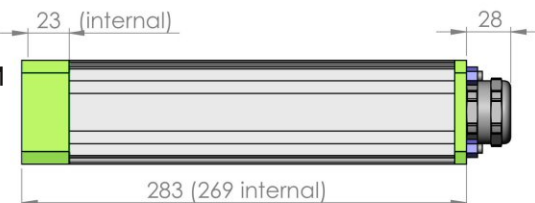

Front Lid

Profile

max. 55mm lens diameter

Size XS

Front Lid

Profile

max. 55mm lens diameter

Size XS

Rear Wall A

Size S

Rear Wall B

Size M

Rear Wall C