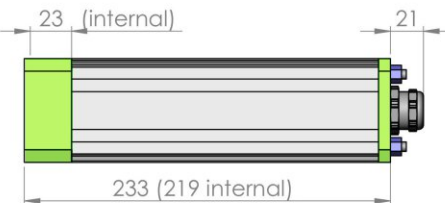

Technical Details:

Max. Camera Size (w x h)	39 x 53mm	Weight (without camera mount)	Approx. 660g (new Ax5) Approx. 660g (Size XS) Approx. 850g (Size S) Approx. 1070g (Size M)
Max. Lens Diameter	55mm (in profile) 52mm (in front lid)	Enclosure Material	Anodized Aluminum
Inner Length	162 (Size XS, for new Ax5) 174 (Size XS) 233 (Size S) 268 (Size M)	Enclosure Seals	NBR
Enclosure Dimensions (w x h x l, without cable gland)	66 x 66 x 180mm (new Ax5) 66 x 66 x 188mm (Size XS) 66 x 66 x 218mm (Size S) 66 x 66 x 283mm (Size M)	Cable Gland Aperture (max. connector size)	22mm (Rear Wall A) 13.5mm (Rear Wall B) 16.5mm (Rear Wall B) 26.5mm (Rear Wall C)
Window Aperture	45mm	Cable Diameter	4-6.5mm (Rear Wall B) Self drilling (Rear Wall C)
Standard Window	BK7, double sided ARC	Cable Gland Seal	TPE
IR Mirror	Order Number: 20.000.010		
Saphire	Order Number: 20.000.016		
Germanium	Order Number: 20.000.017		
Acrylic, uncoated	Order Number: 20.000.027		
Acrylic, double sided ARC	Order Number: 20.000.029		
Window Seal	FPM		
Protection Class	IP66 (Nema 4)		

Accessories:

Product	Image	Order No.	Product	Image	Order No.	Product	Image	Order No.
Air Nozzle		50.100.025	Sun Roof Size S		20.010.001	Mounting Kit 6		5.060.000
2" Wind Curtain		50.100.010	Sun Roof Size M		20.010.002	Mounting Kit 7		5.070.000
Pneumatic Shutter		50.200.020	Sun Roof Size L		20.010.003	Mounting Kit 9		5.090.000
Deflection Mirror 90°		20.020.004	Corrugated Tube 28mm		20.000.006	Mounting Kit 15		5.150.000
Cooling Module		60.100.010	Mounting Kit 1		5.010.000	Mounting Kit 16		5.160.000
El. Heating Plate		70.100.010	Mounting Kit 2		5.020.000	Mounting Kit 17		5.170.000

Front Lid

Profile

max. 55mm lens diameter

Size XS

Front Lid

Profile

max. 55mm lens diameter

Size XS

Rear Wall A

Size S

Rear Wall B

Size M

Rear Wall C