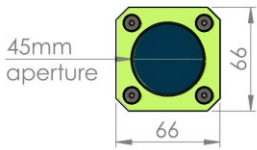

Technical Details:

Max. Camera Size (w x h)	39 x 53mm	Weight (without camera mount)	Approx. 660g (new Ax5) Approx. 660g (Size XS) Approx. 850g (Size S) Approx. 1070g (Size M)
Max. Lens Diameter	55mm (in profile) 52mm (in front lid)	Enclosure Material	Anodized Aluminum
Inner Length	162 (Size XS, for new Ax5) 174 (Size XS) 233 (Size S) 268 (Size M)	Enclosure Seals	NBR
Enclosure Dimensions (w x h x l, without cable gland)	66 x 66 x 180mm (new Ax5) 66 x 66 x 188mm (Size XS) 66 x 66 x 218mm (Size S) 66 x 66 x 283mm (Size M)	Cable Gland Aperture (max. connector size)	22mm (Rear Wall A) 13.5mm (Rear Wall B) 16.5mm (Rear Wall B) 26.5mm (Rear Wall C)
Window Aperture	45mm	Cable Diameter	4-6.5mm (Rear Wall B) Self drilling (Rear Wall C)
Standard Window	BK7, double sided ARC	Cable Gland Seal	TPE
IR Mirror	Order Number: 20.000.010		
Saphire	Order Number: 20.000.016		
Germanium	Order Number: 20.000.017		
Acrylic, uncoated	Order Number: 20.000.027		
Acrylic, double sided ARC	Order Number: 20.000.029		
Window Seal	FPM		
Protection Class	IP66 (Nema 4)		

Order Numbers:

Product ID	Camera Height in cm	Rear Wall	Length
2	X.X	A: 20 B: 21 C: 22	XS: 188 S: 218 M: 268

Product Description	Order Number
Gecko XS V2016, Germanium Window, Rear Wall C, for Flir Ax5 (new version)	24.020.155

Accessories:

Product	Image	Order No.	Product	Image	Order No.	Product	Image	Order No.
Air Nozzle		50.100.025	Sun Roof Size S		20.010.001	Mounting Kit 6		5.060.000
2" Wind Curtain		50.100.010	Sun Roof Size M		20.010.002	Mounting Kit 7		5.070.000
Pneumatic Shutter		50.200.020	Sun Roof Size L		20.010.003	Mounting Kit 9		5.090.000
Deflection Mirror 90°		20.020.004	Corrugated Tube 28mm		20.000.006	Mounting Kit 15		5.150.000
Cooling Module		60.100.010	Mounting Kit 1		5.010.000	Mounting Kit 16		5.160.000
El. Heating Plate		70.100.010	Mounting Kit 2		5.020.000	Mounting Kit 17		5.170.000

Front Lid

Profile

max. 55mm lens diameter

Size XS

Front Lid

Profile

max. 55mm lens diameter

Size XS