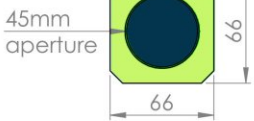

Order Numbers:

Product ID	Camera Height in cm	Rear Wall	Length
2	X.X	A: 20 B: 21 C: 22	XS: 188 S: 218 M: 268

Product Description	Order Number
Gecko XS V2016, Germanium Window, Rear Wall C, for Flir Ax5 (new version)	24.020.155

Front Lid

Profile

max. 55mm lens diameter

Size XS

Front Lid

Profile

max. 55mm lens diameter

Size XS

Rear Wall A

Size S

Rear Wall B

Size M

Rear Wall C