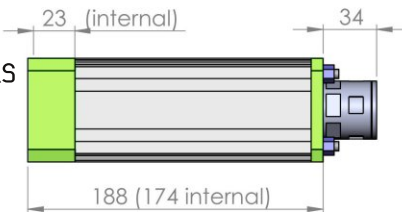

Technical Details:

Max. Camera Size (w x h)	39 x 53mm	Weight (without camera mount)	Approx. 660g (new Ax5) Approx. 660g (Size XS) Approx. 850g (Size S) Approx. 1070g (Size M)
Max. Lens Diameter	55mm (in profile) 52mm (in front lid)	Enclosure Material	Anodized Aluminum
Inner Length	162 (Size XS, for new Ax5) 174 (Size XS) 233 (Size S) 268 (Size M)	Enclosure Seals	NBR
Enclosure Dimensions (w x h x l, without cable gland)	66 x 66 x 180mm (new Ax5) 66 x 66 x 188mm (Size XS) 66 x 66 x 218mm (Size S) 66 x 66 x 283mm (Size M)	Cable Gland Aperture (max. connector size)	22mm (Rear Wall A) 13.5mm (Rear Wall B) 16.5mm (Rear Wall B) 26.5mm (Rear Wall C)
Window Aperture	45mm	Cable Diameter	4-6.5mm (Rear Wall B) Self drilling (Rear Wall C)
Standard Window	BK7, double sided ARC	Cable Gland Seal	TPE
IR Mirror	Order Number: 20.000.010		
Saphire	Order Number: 20.000.016		
Germanium	Order Number: 20.000.017		
Acrylic, uncoated	Order Number: 20.000.027		
Acrylic, double sided ARC	Order Number: 20.000.029		
Window Seal	FPM		
Protection Class	IP66 (Nema 4)		

Accessories:

Product	Image	Order No.	Product	Image	Order No.	Product	Image	Order No.
Air Nozzle		50.100.025	Sun Roof Size S		20.010.001	Mounting Kit 6		5.060.000
2" Wind Curtain		50.100.010	Sun Roof Size M		20.010.002	Mounting Kit 7		5.070.000
Pneumatic Shutter		50.200.020	Sun Roof Size L		20.010.003	Mounting Kit 9		5.090.000
Deflection Mirror 90°		20.020.004	Corrugated Tube 28mm		20.000.006	Mounting Kit 15		5.150.000
Cooling Module		60.100.010	Mounting Kit 1		5.010.000	Mounting Kit 16		5.160.000
El. Heating Plate		70.100.010	Mounting Kit 2		5.020.000	Mounting Kit 17		5.170.000

Front Lid

Profile

max. 55mm lens diameter

Size XS

Front Lid

Profile

max. 55mm lens diameter

Size XS

Rear Wall A

Size S

Rear Wall B

Size M

Rear Wall C